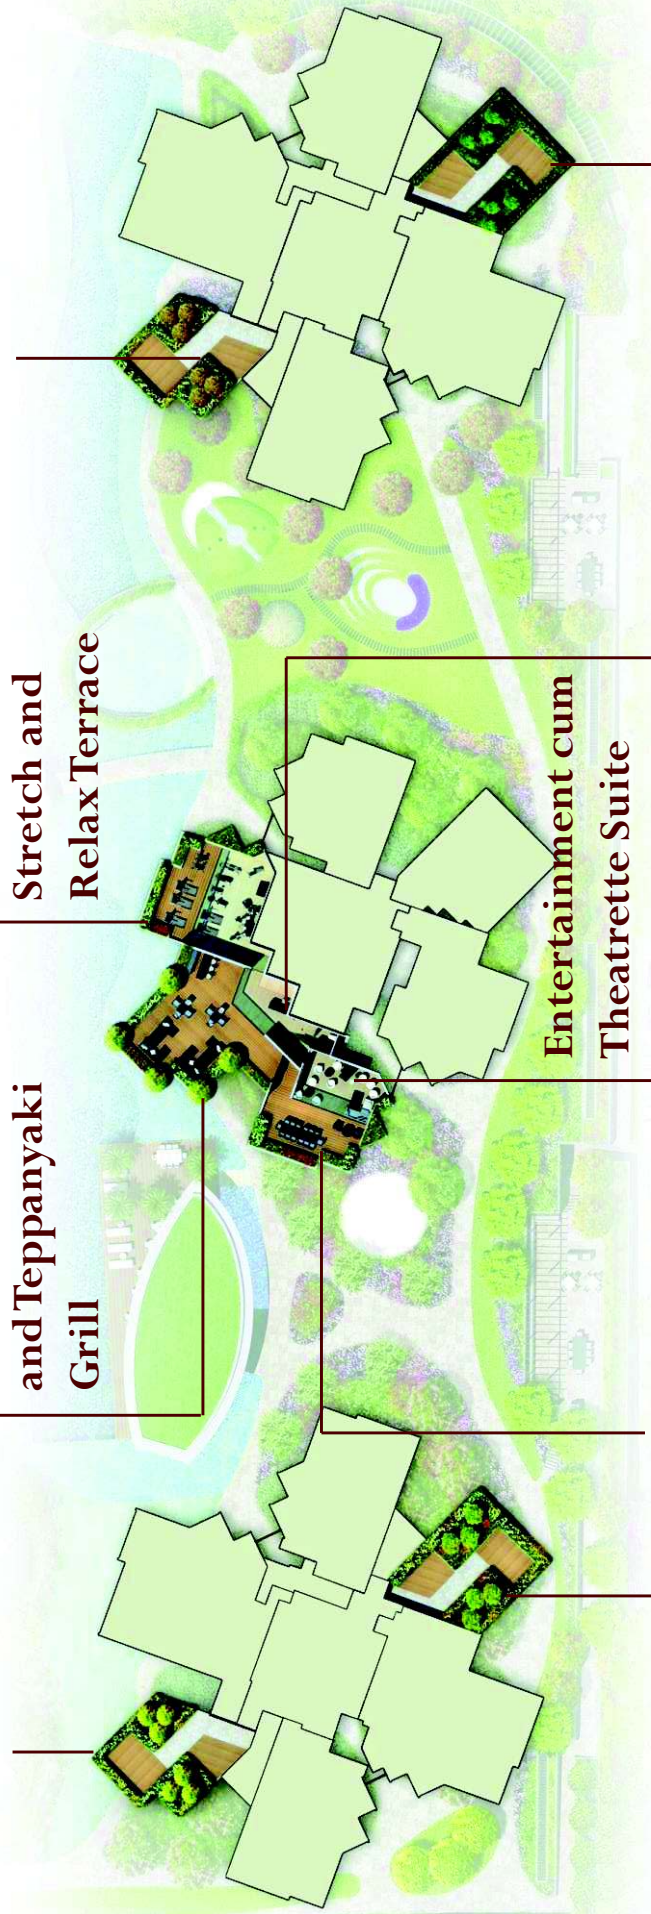

Facilities

Myriad of E-Deck Facilities

Call Melanie @ 91876644 for more details

LEGEND

- 1 Arrival Courtyard
- 2 Arrival Waterwall
- 3 Lift serving Basement/ Carpark
- 4 Clubhouse at E-Deck
- 5 Private Onsen (Hot & Cold tub) with Steam Bath
- 6 Refresh & Relax Lounge
- 7 Powder Room
- 8 Lift serving Basement& E-Deck
- 9 Pool Deck
- 10 50m Lap Pool (Approximate= 440 sqm)
- 11 Curvilinear Leisure Pool (Approximate= 310 sqm)
- 12 Reflective Pool
- 13 Bio Lagoon
- 14 Rocky Stream
- 15 Oasis Pavillion
- 16 Children's Fun Pool (Approximate= 80 sqm)
- 17 Children's Pavillion
- 18 Play Mound
- 19 Play Alcove
- 20 Garden Jacuzzi
- 21 Jogging Trail
- 22 Tennis Court
- 23 By the Meadow
- 24 Grill and Dine Terrace
- 25 Alfresco Lounge
- 26 Meadow Spa
- 27 Meadow Garden
- 28 Cascading Garden Trail
- 29 Pedestrian Side Gate

Facilities - Recreation in the sky level 23

The Crest
at Prince Charles
嘉御苑

Artist's Impression

Artist's Impression

Call Melanie @ 91876644 for more details

Gardenias Garden

Canapés Bar
and Teppanyaki
Grill

Sky Gym with
Stretch and
Relax Terrace

Rain Lilies Garden

Entertainment cum
Theatrette Suite

Sky Dining

Refreshment
Servery

Essence Garden

Aroma Garden

WINGTALASIA