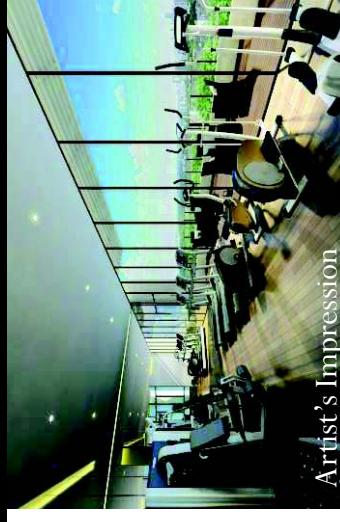

Facilities

Myriad of E-Deck Facilities

Call Melanie @ 91876644 for more details

LEGEND

- 1 Arrival Courtyard
- 2 Arrival Waterwall
- 3 Lift serving Basement/ Carpark
- 4 Clubhouse at E-Deck
- 5 Private Onsen (Hot & Cold tub) with Steam Bath
- 6 Refresh & Relax Lounge
- 7 Powder Room
- 8 Lift serving Basement& E-Deck
- 9 Pool Deck
- 10 50m Lap Pool (Approximate= 440 sqm)
- 11 Curvilinear Leisure Pool (Approximate= 310 sqm)
- 12 Reflective Pool
- 13 Bio Lagoon
- 14 Rocky Stream
- 15 Oasis Pavillion
- 16 Children's Fun Pool (Approximate= 80 sqm)
- 17 Children's Pavillion
- 18 Play Mound
- 19 Play Alcove
- 20 Garden Jacuzzi
- 21 Jogging Trail
- 22 Tennis Court
- 23 By the Meadow
- 24 Grill and Dine Terrace
- 25 Alfresco Lounge
- 26 Meadow Spa
- 27 Meadow Garden
- 28 Cascading Garden Trail
- 29 Pedestrian Side Gate

Facilities - Recreation in the sky level 23

The Crest
at Prince Charles
嘉御苑

Artist's Impression

Artist's Impression

Call Melanie @ 91876644 for more details

Gardenias Garden

Canapés Bar
and Teppanyaki
Grill

Sky Gym with
Stretch and
Relax Terrace

Rain Lilies Garden

Entertainment cum
Theatrette Suite

Sky Dining

Refreshment
Servery

Essence Garden

Aroma Garden

WINGTALASIA